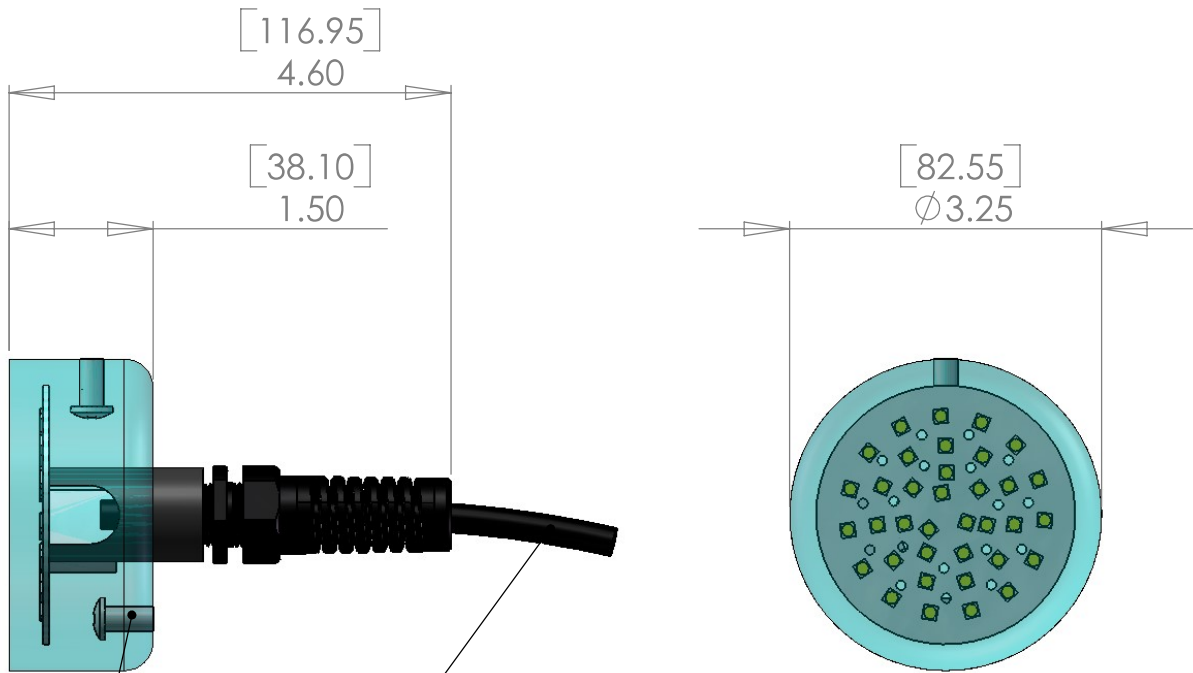

JUICE

ICE LITE - 6W

- 480 lumen
- 1000 / 3000 m rated
- 6 Watt power draw

Optical Specifications

Light Output	480 lm
Light Color (K)	3000, 4240, 6020

Environmental Specifications

Depth Rating	1000m standard 3000m optional
Operating Temperature	-10 ° C to 50 ° C (14 ° F to 122 ° F)

Electrical Specifications

Input Voltage Range	11-18VDC
Power Consumption	6W max

Mechanical Specifications

Housing	Urethane Potted Matrix
Dimensions (w/o connector)	3.25 [82.55] Dia, 1.5 [38.10] Thick (inch [mm])
Weight	.67 lb [306 g]

Juice Robotics LLC
307 Oliphant Lane, Unit 25
Middletown RI 02840

www.juicerobotics.com
contact@juicerobotics.com

10 foot [3.05m] SJOOW whip standard
Other termination options available upon request

1/4-20 Insert, .375 [9.53] max depth

Wire Color	Function
Black	Gnd
White	Vcc

inch [mm]