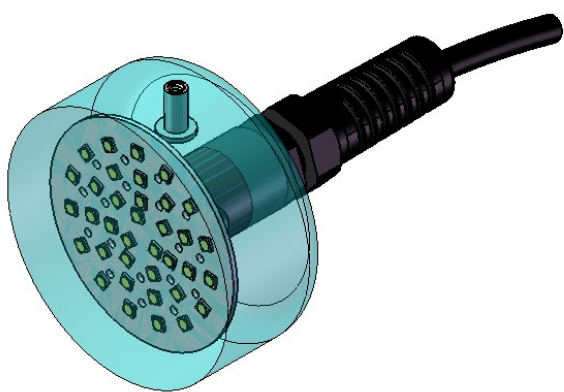

JUICE

ICE LITE - 6W

- 480 lumen
- 1000 / 3000 m rated
- 6 Watt power draw

Optical Specifications

Light Output	480 lm
Light Color (K)	3000, 4240, 6020

Environmental Specifications

Depth Rating	1000m standard 3000m optional
Operating Temperature	-10 ° C to 50 ° C (14 ° F to 122 ° F)

Electrical Specifications

Input Voltage Range	11-18VDC
Power Consumption	6W max

Mechanical Specifications

Housing	Urethane Potted Matrix
Dimensions (w/o connector)	3.25 [82.55] Dia, 1.5 [38.10] Thick (inch [mm])
Weight	.67 lb [306 g]

Juice Robotics LLC
307 Oliphant Lane, Unit 25
Middletown RI 02840

www.juicerobotics.com
contact@juicerobotics.com

10 foot [3.05m] SJOOW whip standard
Other termination options available upon request

1/4-20 Insert, .375 [9.53] max depth

Wire Color	Function
Black	Gnd
White	Vcc

inch [mm]