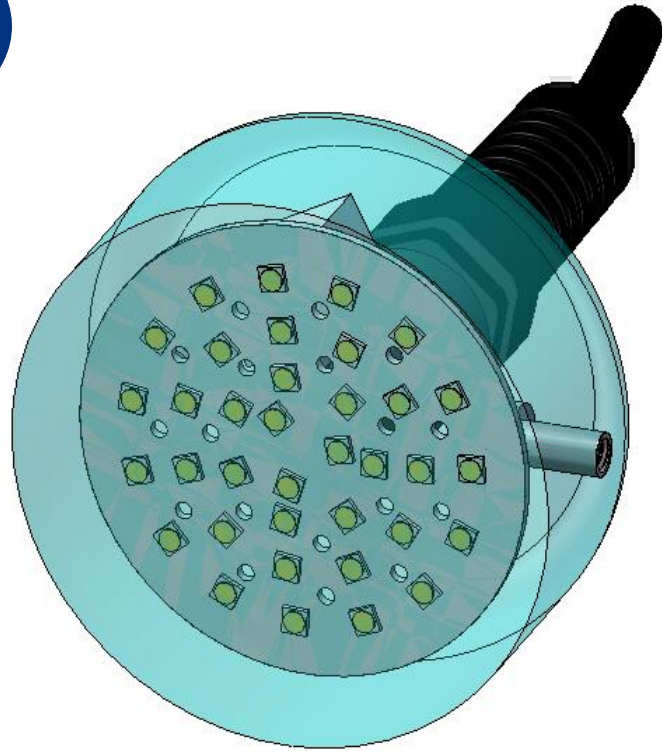

JUICE

ICE LITE - 6W

- 480 lumen
- 1000 / 3000 m rated
- 6 Watt power draw

Optical Specifications

Light Output	480 lm
Light Color (K)	3000, 4240, 6020

Environmental Specifications

Depth Rating	1000m standard 3000m optional
Operating Temperature	-10 ° C to 50 ° C (14 ° F to 122 ° F)

Electrical Specifications

Input Voltage Range	11-18VDC
Power Consumption	6W max

Mechanical Specifications

Housing	Urethane Potted Matrix
Dimensions (w/o connector)	3.25 [82.55] Dia, 1.5 [38.10] Thick (inch [mm])
Weight	.67 lb [306 g]

Juice Robotics LLC
307 Oliphant Lane, Unit 25
Middletown RI 02840

www.juicerobotics.com
contact@juicerobotics.com

10 foot [3.05m] SJOOW whip standard
Other termination options available upon request

1/4-20 Insert, .375 [9.53] max depth

Wire Color	Function
Black	Gnd
White	Vcc

inch [mm]