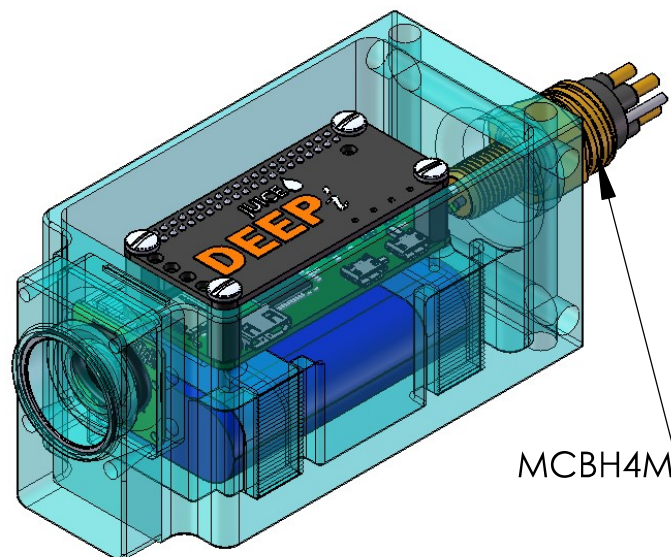

Optical Specifications

Lens	3.04 mm Fixed Focus F2.0
FOV in Air	62.2° H x 48.8° V

Video Specifications

Image Sensor	Sony IMX219
Sensor Resolution	3280 x 2464 pixels
Sensor Image Area	3.68mm x 2.76mm (4.6mm diagonal)
Pixel Size	1.12 µm x 1.12 µm
Optical Size	¼ inch
Video Modes	1080p30 720p60 and 640 480p60/90
Still Resolution	8 Megapixel

Connectivity

Wifi enabled	Yes
--------------	-----

Environmental Specifications

Depth Rating	1000m standard 3000m optional
Operating Temperature	-10° C to 50° C (14° F to 122° F)

Mechanical Specifications

Housing	SLA / Urethane Potted Matrix
Port	Polished Borosilicate Glass
Dimensions (w/o connector)	4.72 [119.89] x 2.10 [53.34] x 2.20 [38.1] (inch [mm])
Weight	1.09 lb [497 g]

Juice Robotics LLC
307 Oliphant Lane, Unit 25
Middletown RI 02840

www.juicerobotics.com
contact@juicerobotics.com

Pin	Function
1	Gnd
2	5V
3	Enable
4	

MCBH4M

inch [mm]