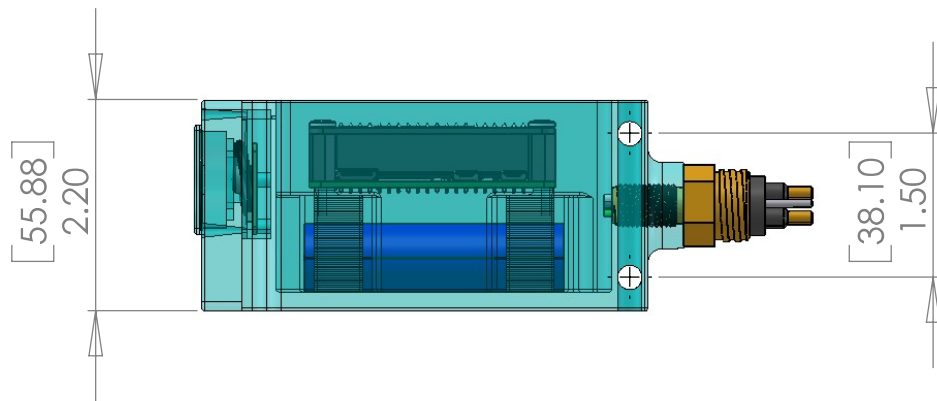

Optical Specifications

Lens	3.04 mm Fixed Focus F2.0
FOV in Air	62.2° H x 48.8° V

Video Specifications

Image Sensor	Sony IMX219
Sensor Resolution	3280 x 2464 pixels
Sensor Image Area	3.68mm x 2.76mm (4.6mm diagonal)
Pixel Size	1.12 µm x 1.12 µm
Optical Size	¼ inch
Video Modes	1080p30 720p60 and 640 480p60/90
Still Resolution	8 Megapixel

Connectivity

Wifi enabled	Yes
--------------	-----

Environmental Specifications

Depth Rating	1000m standard 3000m optional
Operating Temperature	-10° C to 50° C (14° F to 122° F)

Mechanical Specifications

Housing	SLA / Urethane Potted Matrix
Port	Polished Borosilicate Glass
Dimensions (w/o connector)	4.72 [119.89] x 2.10 [53.34] x 2.20 [38.1] (inch [mm])
Weight	1.09 lb [497 g]

Juice Robotics LLC
307 Oliphant Lane, Unit 25
Middletown RI 02840

www.juicerobotics.com
contact@juicerobotics.com

Pin	Function
1	Gnd
2	5V
3	Enable
4	

MCBH4M

inch [mm]