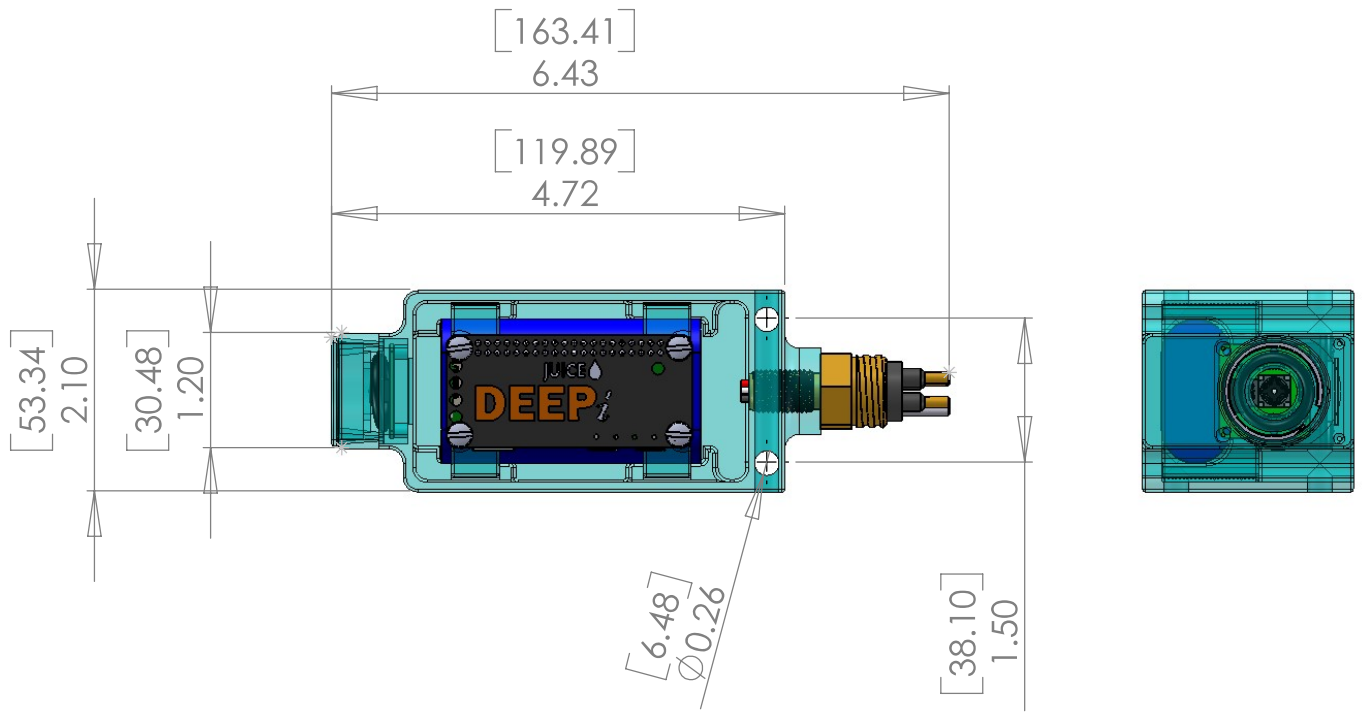

Optical Specifications

Lens	3.04 mm Fixed Focus F2.0
FOV in Air	62.2° H x 48.8° V

Video Specifications

Image Sensor	Sony IMX219
Sensor Resolution	3280 x 2464 pixels
Sensor Image Area	3.68mm x 2.76mm (4.6mm diagonal)
Pixel Size	1.12 µm x 1.12 µm
Optical Size	¼ inch
Video Modes	1080p30 720p60 and 640 480p60/90
Still Resolution	8 Megapixel

Connectivity

Wifi enabled	Yes
--------------	-----

Environmental Specifications

Depth Rating	1000m standard 3000m optional
Operating Temperature	-10° C to 50° C (14° F to 122° F)

Mechanical Specifications

Housing	SLA / Urethane Potted Matrix
Port	Polished Borosilicate Glass
Dimensions (w/o connector)	4.72 [119.89] x 2.10 [53.34] x 2.20 [38.1] (inch [mm])
Weight	1.09 lb [497 g]

Juice Robotics LLC
307 Oliphant Lane, Unit 25
Middletown RI 02840

www.juicerobotics.com
contact@juicerobotics.com

Pin	Function
1	Gnd
2	5V
3	Enable
4	

MCBH4M

inch [mm]