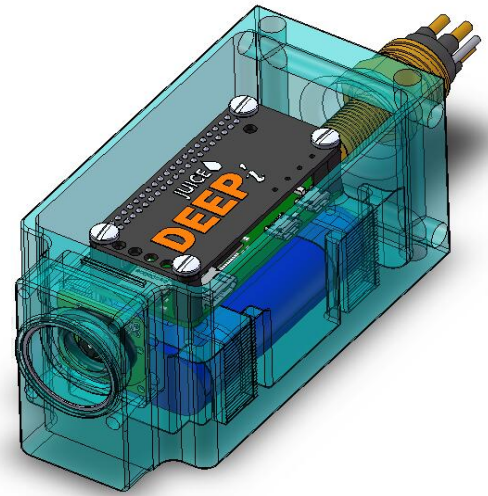

DEEPi 1

-Stand Alone 1080p Video Camera
- 1000 / 3000 m rated

Performance Specifications

Battery Life	4 Hrs
On Board Recording Capacity	256 GB
Video Triggering	Enable Dummy <i>Custom triggering schemes available upon request.</i>
Charging Voltage (Nominal)	5V
Typical Charging Time	2.1 Hrs

Optical Specifications

Lens	3.04 mm Fixed Focus F2.0
FOV in Air	62.2° H x 48.8° V

Video Specifications

Image Sensor	Sony IMX219
Sensor Resolution	3280 x 2464 pixels
Sensor Image Area	3.68mm x 2.76mm (4.6mm diagonal)
Pixel Size	1.12 µm x 1.12 µm
Optical Size	¼ inch
Video Modes	1080p30 720p60 and 640 480p60/90
Still Resolution	8 Megapixel

Connectivity

Wifi enabled	Yes
--------------	-----

Environmental Specifications

Depth Rating	1000m standard 3000m optional
Operating Temperature	-10° C to 50° C (14° F to 122° F)

Mechanical Specifications

Housing	SLA / Urethane Potted Matrix
Port	Polished Borosilicate Glass
Dimensions (w/o connector)	4.72 [119.89] x 2.10 [53.34] x 2.20 [38.1] (inch [mm])
Weight	1.09 lb [497 g]

Juice Robotics LLC
307 Oliphant Lane, Unit 25
Middletown RI 02840